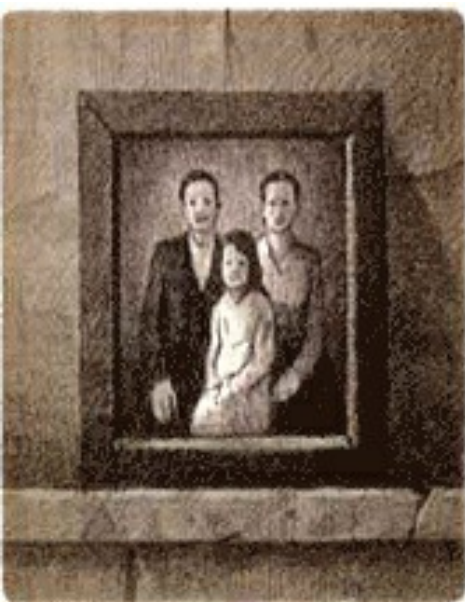

*The*  
ARRIVAL

SHAUN TAN

Small rectangular stamp in the top left corner, containing a logo and some illegible text.

ՀԳՆԱԿ

ՆԱՏ ՄԱՐՏ

ՀԻՆ ԵՆԵՅՑ &  
ԹՅՅ ԳՂԳՏ

Vertical text and stamps at the bottom left, including the word "արտադրող" (manufacturer) and other illegible markings.

INSPECTION CARD  
23 MAR 1912  
1210

Vertical handwritten text on the far right edge of the page.

\* THE ARRIVAL \*

*Shaun Tan*

ARTHUR A. LEVINE BOOKS

AN IMPRINT OF SCHOLASTIC INC.

II