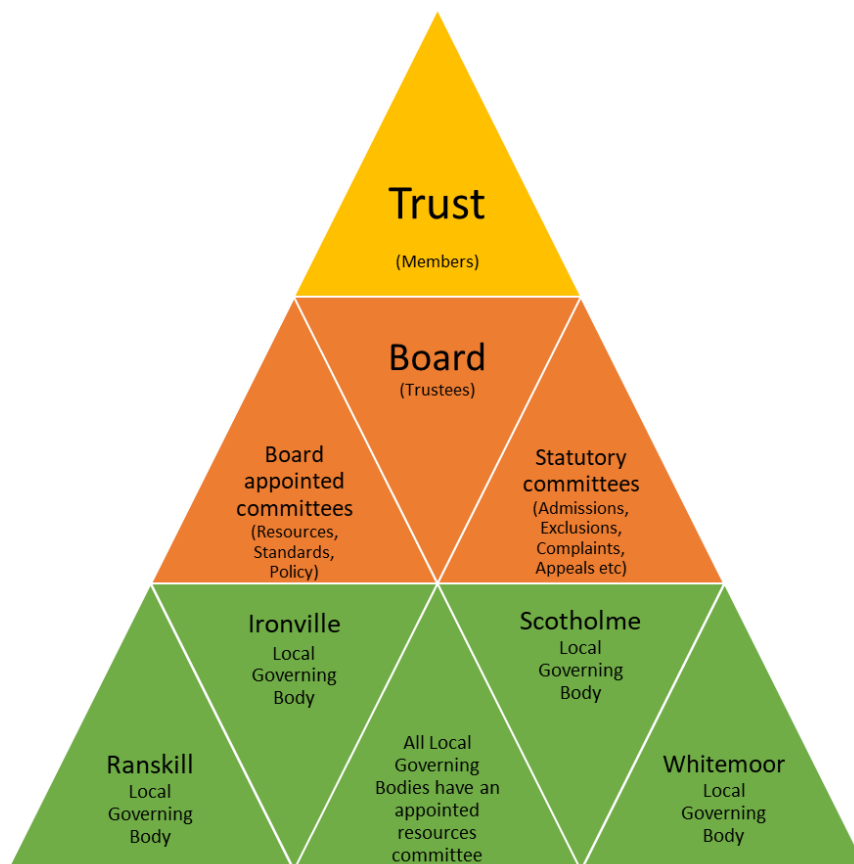

Governance structure

Scotholme Primary School and Nursery became an Academy on 1 February 2017 when we joined SHINE Multi Academy Trust, which was established on 1 December 2016.

Please inform the office or contact our Clerk if you require any of our documents in an alternative format such as large print, Braille, tape or help in understanding it in your language.